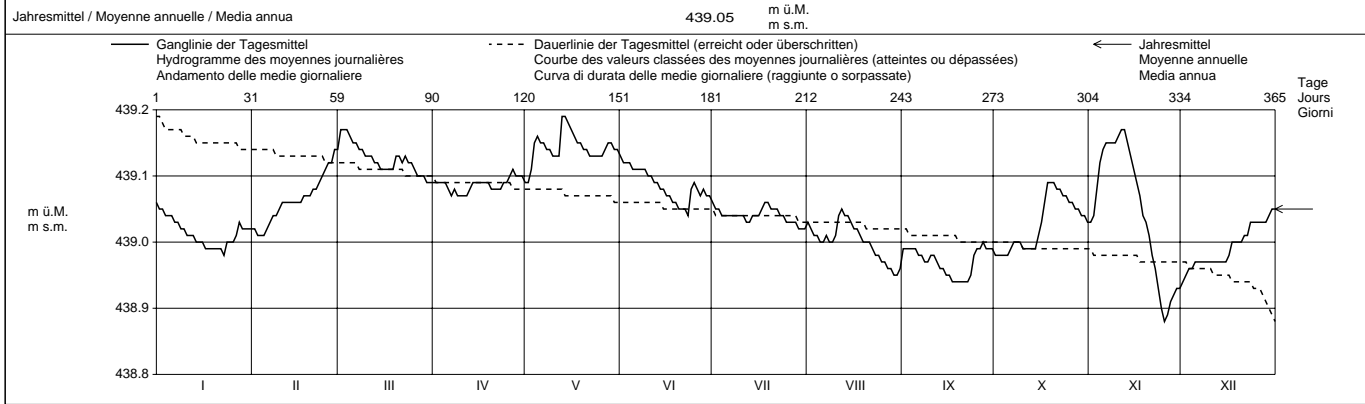

2002	Jan./Janv. Genn.	Feb./Févr. Febr.	März/Mars Marzo	April/Avril Aprile	Mai/Mai Maggio	Juni/Juin Giugno	Juli/Juillet Luglio	Aug./Août Agosto	Sept./Sept. Sett.	Okt./Okt. Dic.	Nov./Nov. Nov.	Dez./Déc. Dic.	
1	439.06 +	439.02	439.14	439.09	439.09 -	439.13 +	439.06 +	439.03	438.99	438.98 -	439.03	438.94 -	1
2	439.05	439.02	439.17 +	439.09	439.09 -	439.12	439.05	439.02	438.99	438.98 -	439.04	438.95	2
3	439.05	439.01 -	439.17 +	439.09	439.11	439.12	439.05	439.01	438.99	438.98 -	439.08	438.96	3
4	439.04	439.01 -	439.17 +	439.09	439.15	439.12	439.04	439.01	438.99	438.98 -	439.12	438.96	4
5	439.04	439.01 -	439.16	439.09	439.16	439.11	439.04	439.00	438.99	438.98 -	439.14	438.97	5
Tagesmittel													
6	439.04	439.02	439.15	439.08	439.15	439.11	439.04	439.00	438.98	438.99	439.15	438.97	6
7	439.03	439.03	439.15	439.07 -	439.15	439.11	439.04	439.01	438.98	439.00	439.15	438.97	7
8	439.03	439.04	439.14	439.08	439.14	439.11	439.04	439.00	438.97	439.00	439.15	438.97	8
9	439.02	439.04	439.14	439.07 -	439.14	439.11	439.04	439.00	438.97	439.00	439.15	438.97	9
10	439.02	439.05	439.13	439.07 -	439.13	439.10	439.04	439.01	438.98	438.99	439.16	438.97	10
11	439.01	439.06	439.13	439.07 -	439.13	439.10	439.04	439.04	438.98	438.99	439.17 +	438.97	11
12	439.01	439.06	439.13	439.07 -	439.13	439.09	439.03	439.05 +	438.97	438.99	439.17 +	438.97	12
13	439.01	439.06	439.12	439.08	439.19 +	439.09	439.03	439.04	438.96	438.99	439.15	438.97	13
14	439.00	439.06	439.12	439.09	439.19 +	439.08	439.04	439.04	438.96	438.99	439.13	438.97	14
15	439.00	439.06	439.11	439.09	439.18	439.08	439.04	439.03	438.95	439.01	439.11	438.97	15
m ü.M. m s.m.													
16	439.00	439.06	439.11	439.09	439.17	439.07	439.04	439.02	438.95	439.03	439.09	438.98	16
17	438.99	439.06	439.11	439.09	439.16	439.07	439.05	439.02	438.94 -	439.06	439.07	439.00	17
18	438.99	439.07	439.11	439.09	439.15	439.06	439.06 +	439.01	438.94 -	439.09 +	439.04	439.00	18
19	438.99	439.07	439.11	439.09	439.15	439.06	439.06 +	439.00	438.94 -	439.09 +	439.03	439.00	19
20	438.99	439.07	439.13	439.08	439.14	439.05	439.05	439.00	438.94 -	439.09 +	439.01	439.00	20
21	438.99	439.08	439.13	439.08	439.14	439.05	439.05	439.00	438.94 -	439.08	438.98	439.01	21
22	438.99	439.08	439.12	439.08	439.13	439.05	439.05	438.99	438.94 -	439.08	438.96	439.01	22
23	438.98 -	439.09	439.13	439.08	439.13	439.04	439.04	438.98	438.95	439.07	438.93	439.03	23
24	439.00	439.10	439.12	439.09	439.13	439.08	439.04	438.98	438.98	439.07	438.90	439.03	24
+ Maximum Massimo	439.00	439.11	439.12	439.09	439.13	439.09	439.03	438.97	438.99	439.06	438.88 -	439.03	25
26	439.00	439.12	439.11	439.10	439.13	439.08	439.03	438.97	438.99	439.06	438.89	439.03	26
- Minimum Minimo	439.01	439.12	439.10	439.11 +	439.14	439.07	439.03	438.96	439.00 +	439.05	438.91	439.03	27
28	439.03	439.14 +	439.10	439.10	439.15	439.08	439.03	438.96	438.99	439.05	438.92	439.03	28
29	439.02		439.10	439.10	439.15	439.07	439.02 -	438.95 -	438.99	439.04	438.93	439.04	29
30	439.02		439.09 -	439.10	439.14	439.07	439.02 -	438.95 -	438.99	439.04	438.93	439.05 +	30
31	439.02		439.09 -		439.14	439.07	439.02 -	438.96		439.03		439.05 +	31
Monatsmittel Moyenne mensuelle Media mensile	439.01	439.06	439.13	439.09	439.14 +	439.08	439.04	439.00	438.97 -	439.03	439.04	438.99	m ü.M. m s.m.
Maximum / Massimo (Spitze / Pointe / Punta) Datum / Date / Data	439.06 1.	439.15 28.	439.17 2., 3.	439.11 27.	439.19 + 13.	439.13 1.	439.06 1., 17.	439.05 11., 12.	439.00 - 26., 27.	439.10 19.	439.17 11., 12.	439.05 31.	m ü.M. m s.m.
Minimum / Minimo (Momentan / momen- tané / momentaneo)	438.98 22.	439.01 4., 5.	439.09 + 31.	439.07 10., 11.	439.09 + 2.	439.04 23., 24.	439.02 31.	438.95 31.	438.94 19.	438.98 3.	438.88 - 25.	438.94 1.	m ü.M. m s.m.
Jahresmittel / Moyenne annuelle / Media annua	439.05												m ü.M. m s.m.

Periode / Période / Periodo	1979 – 2002												(24 Jahre / années / anni)	
Monatsmittel Moyenne mensuelle Media mensili	439.06	439.11	439.13 +	439.12	439.10	439.09	439.04	438.98	438.95	438.92 -	438.94	438.99	m ü.M. m s.m.	
Maximum / Massimo (Spitze / Pointe / Punta) Jahr / Année / Anno	439.36 1982	439.41 1979	439.36 1999	439.29 2001	439.44 + 1999	439.36 1995	439.19 1993	439.13 1997	439.09 - 2001	439.26 1981	439.26 1981	439.42 1981	m ü.M. m s.m. Dat.	
Minimum / Minimo (Momentan / momen- tané / momentaneo)	438.61 1988	438.75 1988	438.88 1988	439.00 + 1993	438.98 1984	438.93 1989	438.88 1984	438.85 1984	438.81 1986	438.31 - 1988	438.36 1988	438.44 1988	m ü.M. m s.m. Dat.	
Größtes Jahresmittel Moyenne annuelle la plus grande La più grande media annua	439.11 (1995)			m ü.M. m s.m.	Mittlerer Wasserstand Niveau d'eau moyen Livello d'acqua medio			439.04	m ü.M. m s.m.	Kleinstes Jahresmittel Moyenne annuelle la plus petite La più piccola media annua			438.87 (1988)	m ü.M. m s.m.

Dauer der Wasserstände (erreicht oder überschritten) / Niveaux d'eau classés (atteints ou dépassés) / Durata dei livelli d'acqua (raggiunte o sorpassate)													
Tage / Jours / Giorni	1	3	6	9	18	36	55	73	91	114	137	160	
2002	439.19	439.18	439.17	439.17	439.15	439.14	439.13	439.11	439.10	439.09	439.07	439.06	m ü.M. m s.m.
1979 - 2002	439.39	439.34	439.30	439.28	439.23	439.18	439.15	439.13	439.11	439.09	439.08	439.06	m ü.M. m s.m.
Tage / Jours / Giorni	182	205	228	251	274	292	310	329	347	356	362	365	
2002	439.05	439.04	439.03	439.01	439.00	438.99	438.98	438.97	438.95	438.94	438.91	438.88	m ü.M. m s.m.
1979 - 2002	439.05	439.03	439.01	438.99	438.97	438.95	438.91	438.88	438.85	438.77	438.52	438.33	m ü.M. m s.m.

1988 Seespiegel ausserordentlich künstlich abgesenkt.